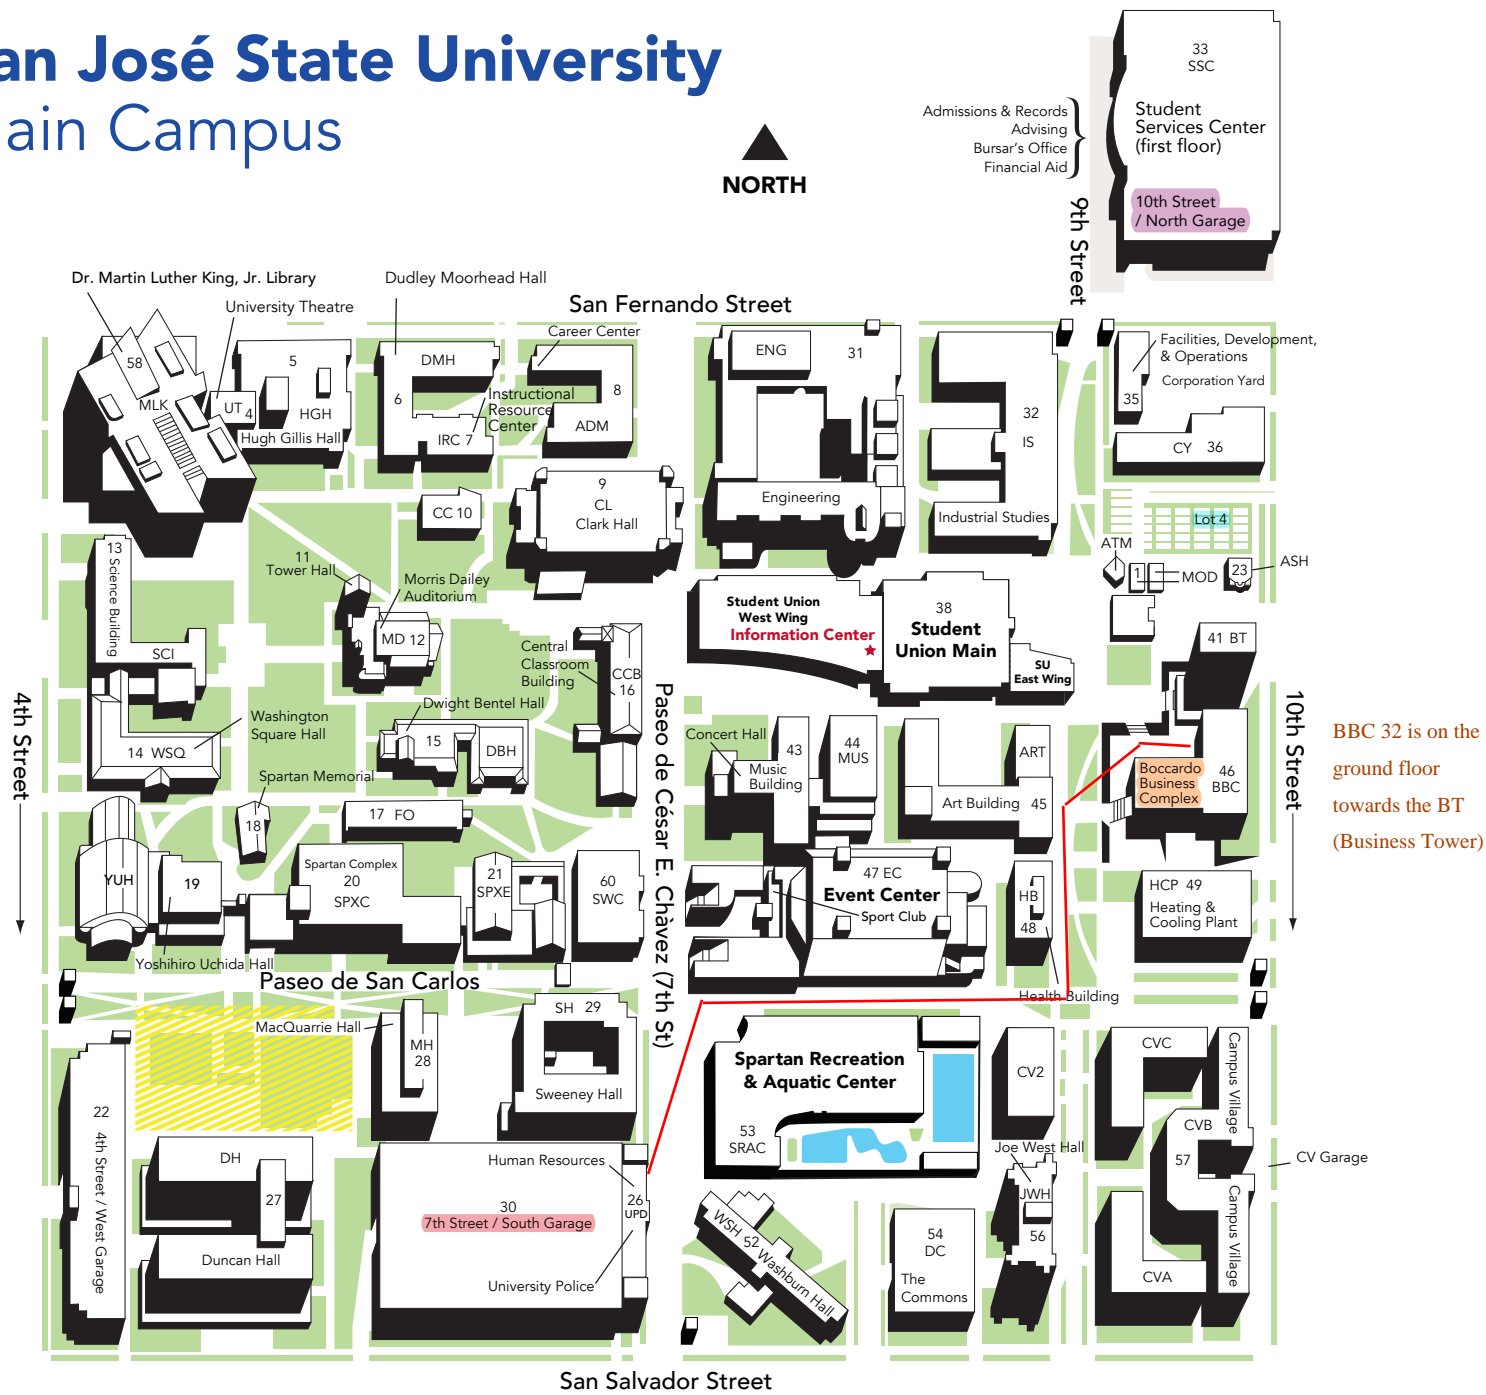

San José State University

Main Campus

Directory

Building

Building	Map #	
ADM	Administration	8
ART	Art Building	45
ASH	Associated Students House	23
ATM	Automated Teller Machines	39
BBC	Boccardo Business Complex	46
BT	Business Tower	41
CC	Career Center	10
CCB	Central Classroom Building	16
CL	Clark Hall	9
CH	Concert Hall	43
CY	Corporation Yard	35,36
DC	The Commons (Dining)	54
DMH	Dudley Moorhead Hall	6
DH	Duncan Hall	27
DBH	Dwight Bentel Hall	15
ENG	Engineering Building	31
EC	Event Center	47
FO	Faculty Offices	17
HB	Health Building	48

HCP	Heating & Cooling Plant	49
HGH	Hugh Gillis Hall	5
IS	Industrial Studies	32
IRC	Instructional Resource Center	7
JWH	Joe West Hall	56
MH	MacQuarrie Hall	28
MLK	Dr. Martin Luther King, Jr. Library	58
MD	Morris Dailey Auditorium	12
MOD	MOD A & B	1
MUS	Music Building	44
SCI	Science Building	13
SM	Spartan Memorial	18
SPXC	Spartan Complex Central	20
SPXE	Spartan Complex East	21
SRAC	Spartan Recreation & Aquatic Center	53
SSC	Student Services Center	33
SU	Student Union	38
SH	Sweeney Hall	29

SWC	Student Wellness Center	60
TH	Tower Hall	11
UPD	University Police Department	26
UT	University Theatre	4
WSH	Washburn Hall	52
WSQ	Washington Square Hall	14
YUH	Yoshihiro Uchida Hall	19

CVA, CVB, CVC, CV2	Campus Village	57
	CV Garage	57